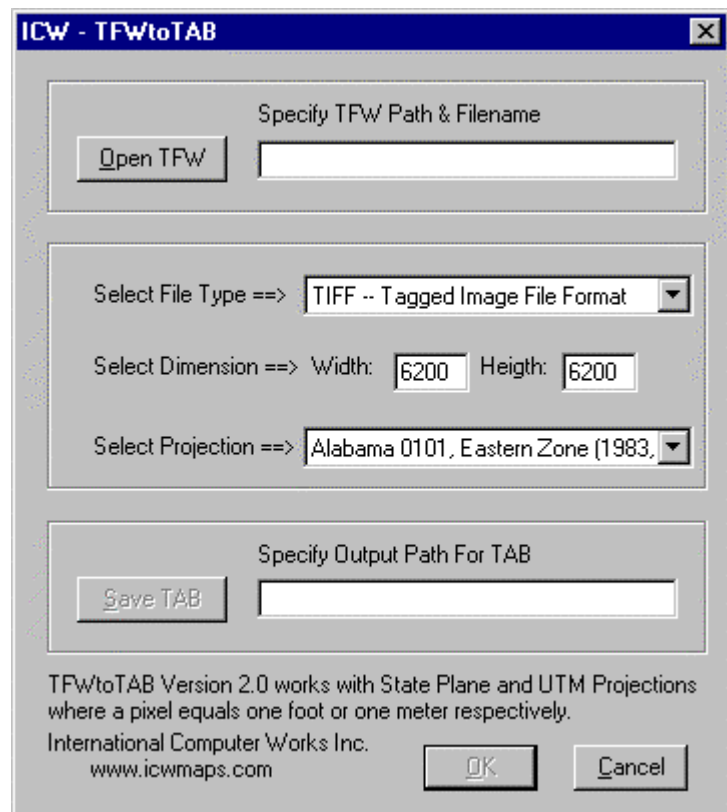

Both the TFW and the TAB are ASCII text files. They can be opened in any text editor or word processor and act as scripts for the respective mapping software with which they are used.

TFWtoTAB can be used to build a single TAB file or many TAB files from one or more TFW files at one time. **TFWtoTAB** provides the end-user with an easy-to-use interface, which automates and streamlines the process of file creation.

Essentially, the user specifies the TFW file or files to be used by the **TFWtoTAB** utility, defines a few parameters and the location for the output and depresses the OK button to initiate the process.

Multiple raster file formats are supported by TFWtoTAB. The user may specify the **Select File Type** pop-down pick list to choose the file type of the raster image or images for which the TAB file or files will be created.

The **Select Dimension** specification permits the user to define the pixel width and height of the raster image.

The **Select Projection** pop-down pick list provides the user with a list of state plane and UTM projections from which to choose in order to define the projection that will be used by MapInfo. The first projection contained in the pick list is the Alabama 01101, Eastern Zone (1983, US Survey Feet).